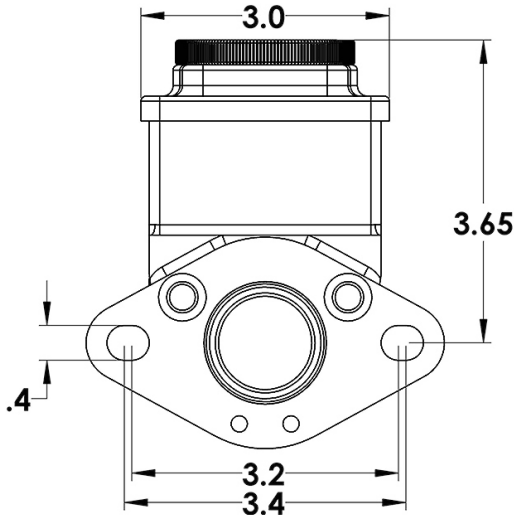

REMASTER

DIM IS CENTER
2 BOLT SPACINGS

BAER INC. 
2222 W. PEORIA AVE. PHOENIX, AZ 85029

DWG./FILE. NO. 6150105 LP TITLE: **1-1/8 MASTER** REV

MATERIAL DO NOT SCALE DRAWING SHEET 1 OF 1