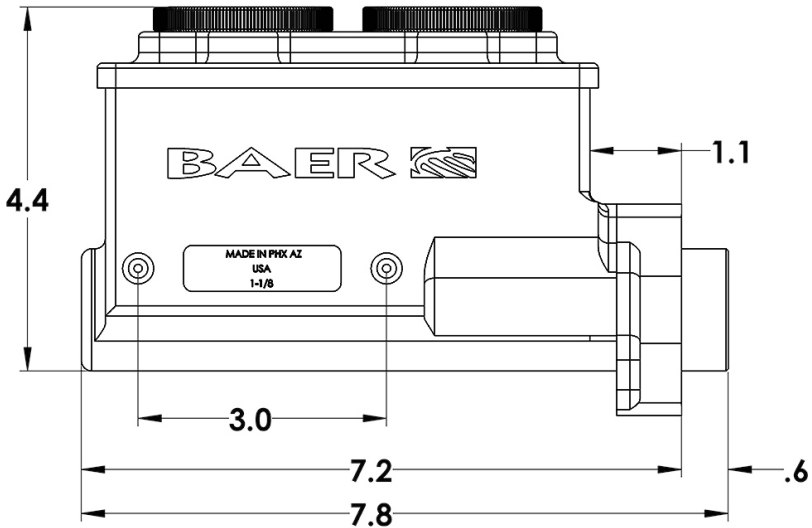

REMASTER

DIM IS CENTER
2 BOLT SPACINGS

BAER INC. 
2222 W. PEORIA AVE. PHOENIX, AZ 85029

DWG./FILE. NO. 6150105 LP TITLE: **1-1/8 MASTER** REV

MATERIAL DO NOT SCALE DRAWING SHEET 1 OF 1