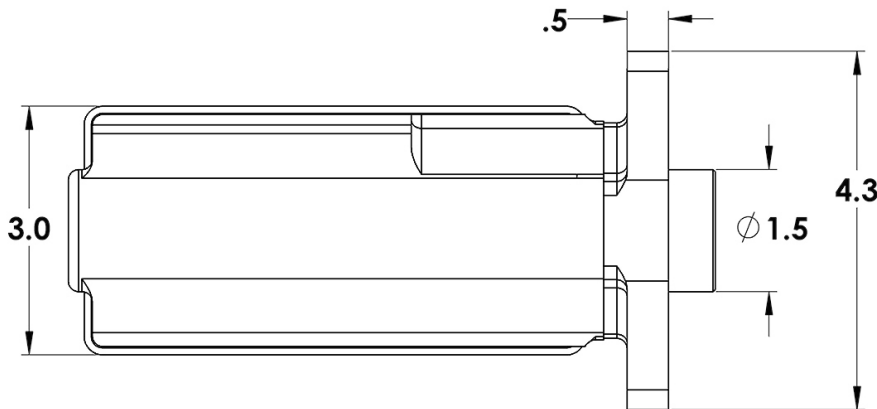

REMASTER

DIM IS CENTER
2 BOLT SPACINGS

BAER INC. 
2222 W. PEORIA AVE. PHOENIX, AZ 85029

DWG./FILE. NO. 6150105 LP TITLE: **1-1/8 MASTER** REV

MATERIAL DO NOT SCALE DRAWING SHEET 1 OF 1